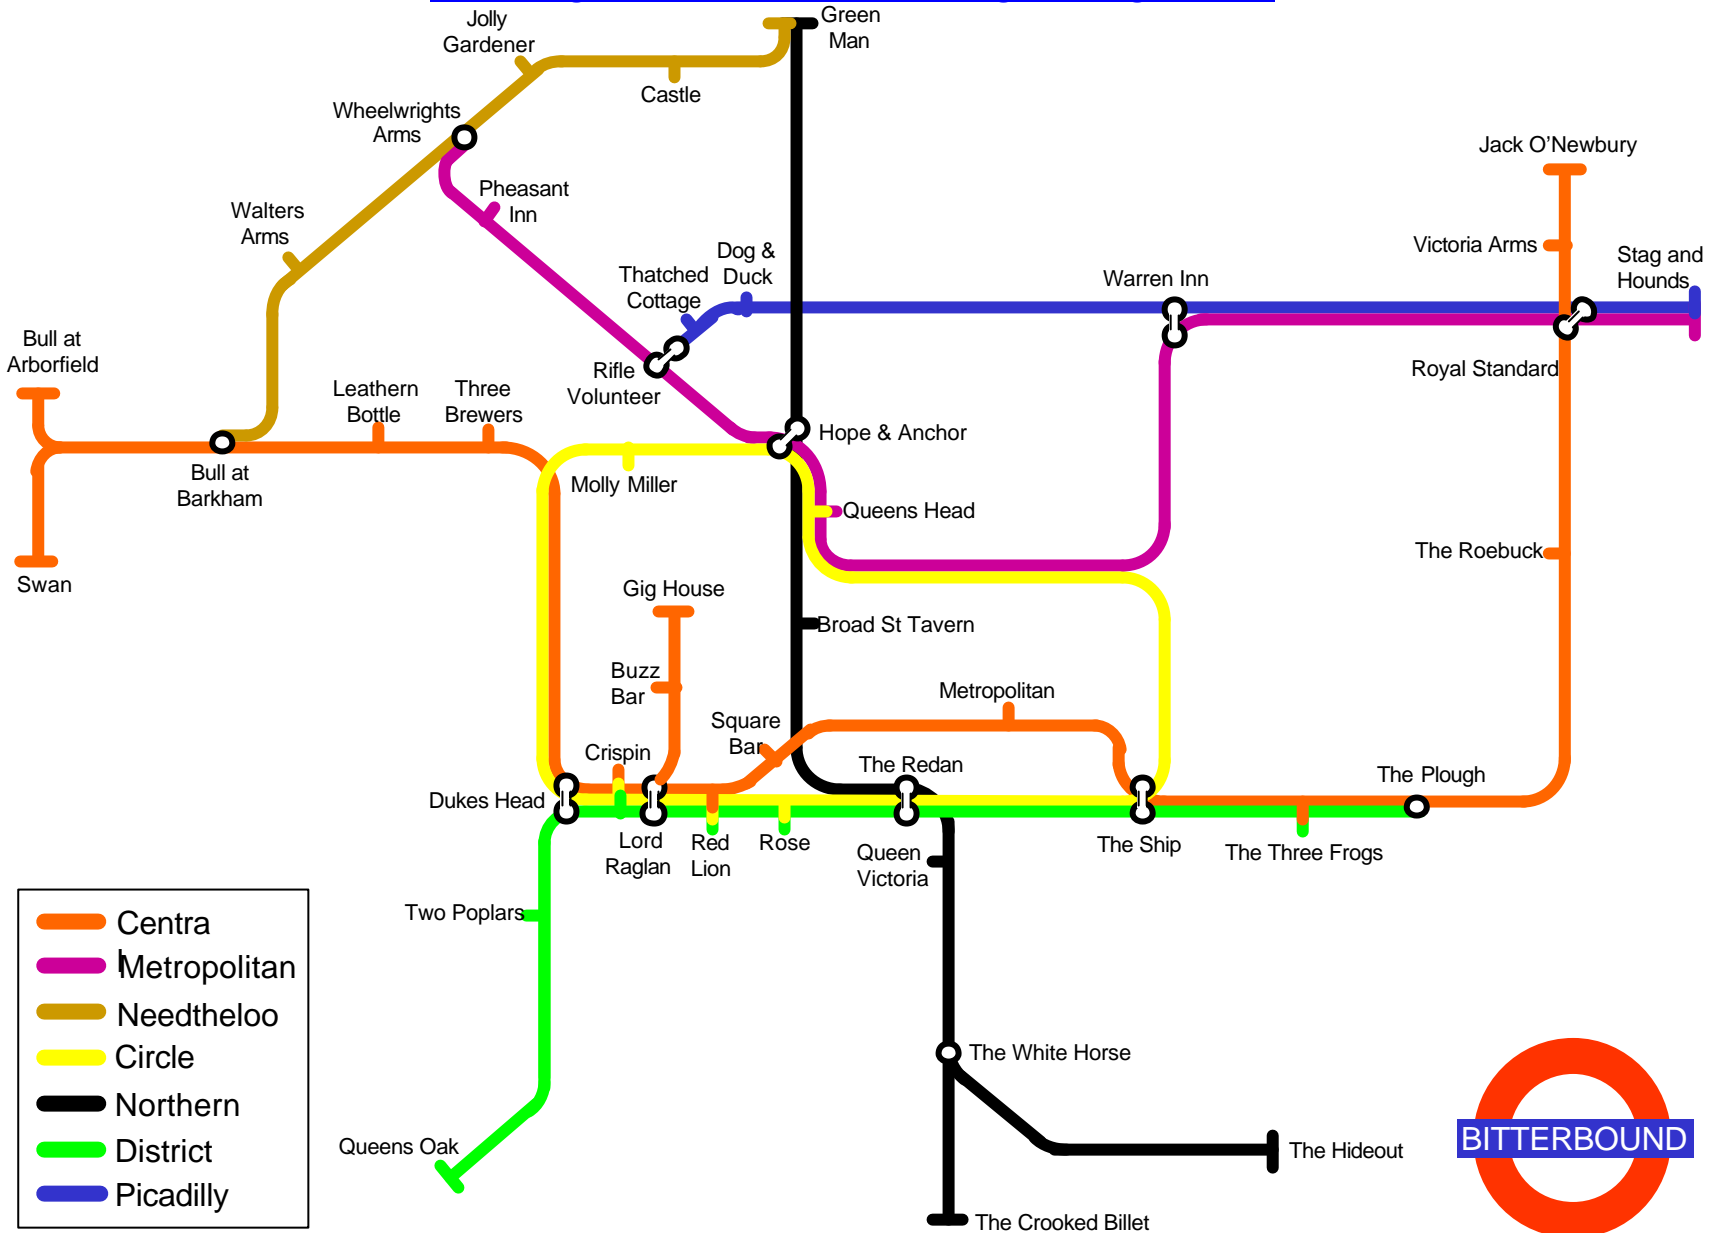

Wokingham & District Hangover ground

- Centra
- Metropolitan
- Needtheloo
- Circle
- Northern
- District
- Picadilly